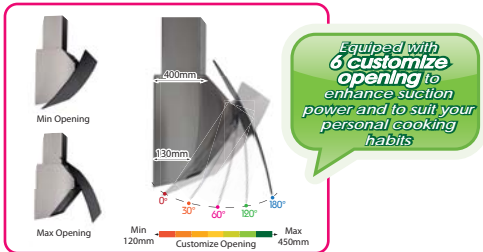

Kitch KCH-3388 Multiple Angle Opening° Cooker Hood

WM: RM 1,799 EM: RM 1,999

- 6 customized opening to greatly enhance suction power
- Angled cooker hood with premium black glass surface
- Suction power: 1400 m3/h
- Exhaust / recirculation option
- 6 layer washable aluminum filter
- Carbon filter
- Low noise level ≤56db
- 3 meters aluminum hose
- Stainless steel wall cap
- LED lights
- Hose dimension: 150mm
- Recommended installation height from gas hob : 400mm ~ 500mm
- Recommended installation height from electric hob : 300mm ~ 450mm

Dimension

Multiple Angle Opening°

Kitch KCH-3888 Twin Motor Angled Cooker Hood

WM: RM 2,199 EM: RM 2,399

- Elegant and stylish design with 6mm black tempered glass which makes it very easy to clean
- Power Boost Twin motor which offer extremely strong suction power
- Suction power: 1600 m3/h
- Metal oil cup which is 5 times bigger than traditional size
- Modern and stylish touch control design with easy operation and with timer functions
- Total 6 speeds power
- Low noise level ≤56db
- 3 meters aluminum hose
- Stainless steel wall cap
- LED lights
- Hose dimension: 175mm
- Recommended installation height from gas hob : 400mm ~ 500mm
- Recommended installation height from electric hob : 300mm ~ 450mm

REGISTER ONLINE

FOR PRODUCT WARRANTY
www.senz.com.my

Kitch KC-DI668 Double Induction Cooker

- Glass Panel : Heat resistance ceramic glass
- Button Design : Touch control system, LED display
- Function : Cook, stir-fry, steam, stew, barbeque, grille, simmer, roast
- Power Supply : 220 - 240V - 50 / 60Hz
- Standby Electricity : 2W
- Cooking Zone : 2
- Cooking Range : Total Power 2800W, Lowest 200W, Highest 2000W
- Timer : 180 minutes (3 hours)
- Auto-Cut Off : 120 minutes
- Electronic overheating protection
- Free Standing or Built-in