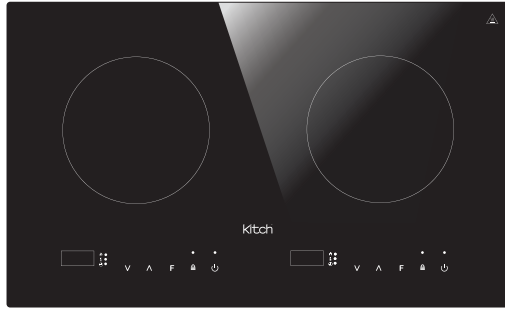

Kitch KCH-3388 Multiple Angle Opening° Cooker Hood

WM: RM 1,799 EM: RM 1,999

- 6 customized opening to greatly enhance suction power
- Angled cooker hood with premium black glass surface
- Suction power: 1400 m3/h
- Exhaust / recirculation option
- 6 layer washable aluminum filter
- Carbon filter
- Low noise level ≤56db
- 3 meters aluminum hose
- Stainless steel wall cap
- LED lights
- Hose dimension: 150mm
- Recommended installation height from gas hob : 400mm ~ 500mm
- Recommended installation height from electric hob : 300mm ~ 450mm

Dimension

Multiple Angle Opening°

Kitch KCH-3888 Twin Motor Angled Cooker Hood

WM: RM 2,199 EM: RM 2,399

- Elegant and stylish design with 6mm black tempered glass which makes it very easy to clean
- Power Boost Twin motor which offer extremely strong suction power
- Suction power: 1600 m3/h
- Metal oil cup which is 5 times bigger than traditional size
- Modern and stylish touch control design with easy operation and with timer functions
- Total 6 speeds power
- Low noise level ≤56db
- 3 meters aluminum hose
- Stainless steel wall cap
- LED lights
- Hose dimension: 175mm
- Recommended installation height from gas hob : 400mm ~ 500mm
- Recommended installation height from electric hob : 300mm ~ 450mm

REGISTER ONLINE

FOR PRODUCT WARRANTY
www.senz.com.my

Kitch KC-DI668 Double Induction Cooker

- Glass Panel : Heat resistance ceramic glass
- Button Design : Touch control system, LED display
- Function : Cook, stir-fry, steam, stew, barbeque, grille, simmer, roast
- Power Supply : 220 - 240V - 50 / 60Hz
- Standby Electricity : 2W
- Cooking Zone : 2
- Cooking Range : Total Power 2800W, Lowest 200W, Highest 2000W
- Timer : 180 minutes (3 hours)
- Auto-Cut Off : 120 minutes
- Electronic overheating protection
- Free Standing or Built-in