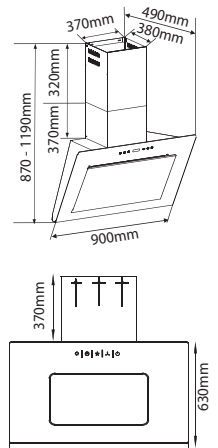

Kitch KCH-3388 Multiple Angle Opening° Cooker Hood

WM: RM 1,799 EM: RM 1,999

- 6 customized opening to greatly enhance suction power
- Angled cooker hood with premium black glass surface
- Suction power: 1400 m3/h
- Exhaust / recirculation option
- 6 layer washable aluminum filter
- Carbon filter
- Low noise level ≤56db
- 3 meters aluminum hose
- Stainless steel wall cap
- LED lights
- Hose dimension: 150mm
- Recommended installation height from gas hob : 400mm ~ 500mm
- Recommended installation height from electric hob : 300mm ~ 450mm

Dimension

Multiple Angle Opening°

Kitch KCH-3888 Twin Motor Angled Cooker Hood

WM: RM 2,199 EM: RM 2,399

- Elegant and stylish design with 6mm black tempered glass which makes it very easy to clean
- Power Boost Twin motor which offer extremely strong suction power
- Suction power: 1600 m3/h
- Metal oil cup which is 5 times bigger than traditional size
- Modern and stylish touch control design with easy operation and with timer functions
- Total 6 speeds power
- Low noise level ≤56db
- 3 meters aluminum hose
- Stainless steel wall cap
- LED lights
- Hose dimension: 175mm
- Recommended installation height from gas hob : 400mm ~ 500mm
- Recommended installation height from electric hob : 300mm ~ 450mm

Dimension

Product Highlight:

Authorized Dealer

SENZ Marketing (M) Sdn Bhd 880141-K

Headquarter
No 3 Jalan Industri Mas 7, Taman Mas Sepang,
47100 Puchong, Selangor Darul Ehsan, Malaysia.
Tel : 603 8051 8833 Hunting Line
Fax : 603 8051 3458
Email : info@senz.com.my

REGISTER ONLINE

FOR PRODUCT WARRANTY
www.senz.com.my