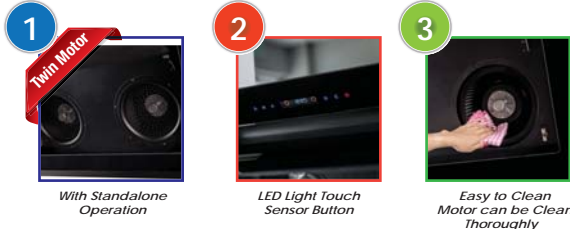

Product Highlight:

Authorized Dealer

SENZ Marketing (M) Sdn Bhd 880141-K

Headquarter
No 3 Jalan Industri Mas 7, Taman Mas Sepang,
47100 Puchong, Selangor Darul Ehsan, Malaysia.
Tel : 603 8051 8833 Hunting Line
Fax : 603 8051 3458
Email : info@senz.com.my

REGISTER ONLINE

FOR PRODUCT WARRANTY
www.senz.com.my