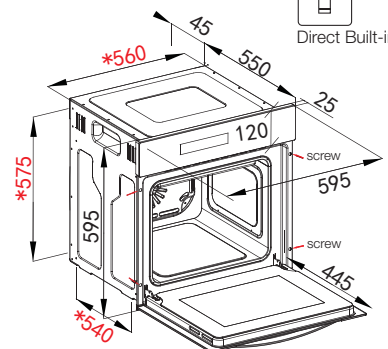

Dimension

Plug Used

Remarks: There will be a variance of $\pm 20^{\circ}\text{C}$ from the temperature set during operation
*Purchase with Purchase (PWP) is applicable with purchase of cooker hood plus cooker package only