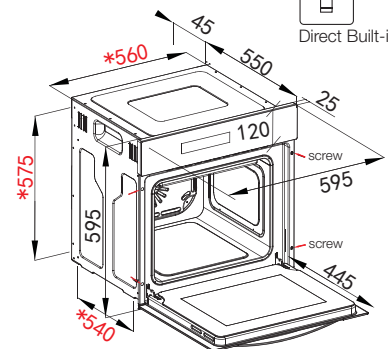

Accessories Included:

- Universal baking pan x 1
- Oven rack x 1

Dimension

Plug Used

Remarks: There will be a variance of $\pm 20^{\circ}\text{C}$ from the temperature set during operation
*Purchase with Purchase (PWP) is applicable with purchase of cooker hood plus cooker package only