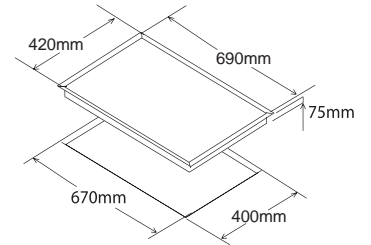

Kitch KC-DI668 Double Induction Cooker

- Glass Panel : Heat resistance ceramic glass
- Button Design : Touch control system, LED display
- Function : Cook, stir-fry, steam, stew, barbeque, grille, simmer, roast
- Power Supply : 220 - 240V - 50 / 60Hz
- Standby Electricity : 2W
- Cooking Zone : 2
- Cooking Range : Total Power 2800W, Lowest 200W, Highest 2000W
- Timer : 180 minutes (3 hours)
- Auto-Cut Off : 120 minutes
- Electronic overheating protection
- Free Standing or Built-in

Plug Used

Dimension

Product Highlight:

Product Features:

- Power Sharing to save more energy

Suit for induction compatible cookware materials

KITCH KC-OV268-6F Build-in Electric Oven

RP: EM: RM1,999 WM: RM1,799 PWP: EM: RM1,499* WM: RM1,299*

- Premium stainless steel housing
- 5 cooking functions + 1 light function
- Capacity 57 litres
- Total power: 2300W
- Mechanical turn knob design
- Timer Function: 0 - 120 minutes
- Cavity cooling system
- Removable door for easing cleaning
- Double glazed removable tempered glass for easy cleaning

Accessories Included:

- Universal baking pan x 1
- Oven rack x 1

Dimension

Plug Used

Remarks: There will be a variance of $\pm 20^{\circ}\text{C}$ from the temperature set during operation
*Purchase with Purchase (PWP) is applicable with purchase of cooker hood plus cooker package only

KITCH KC-OV288-9F Build-in Electric Oven

RP: EM: RM2,499 WM: RM2,299 PWP: EM: RM1,899* WM: RM1,699*

- Elegant black tempered glass and classic stainless steel handle which make it very easy to clean
- 8 cooking functions + 1 light function
- Capacity 57 litres
- Total power: 3350W
- Touch sensor with mechanical turn knob design
- With preset and timer function
- Cavity cooling system
- Removable door for easing cleaning
- Double glazed removable tempered glass for easy cleaning