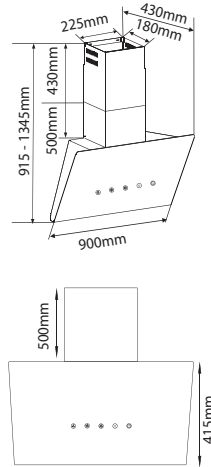

Kitch KCH-3388 Multiple Angle Opening° Cooker Hood

WM: RM 1,799 EM: RM 1,999

- 6 customized opening to greatly enhance suction power
- Angled cooker hood with premium black glass surface
- Suction power: 1400 m3/h
- Exhaust / recirculation option
- 6 layer washable aluminum filter
- Carbon filter
- Low noise level ≤56db
- 3 meters aluminum hose
- Stainless steel wall cap
- LED lights
- Hose dimension: 150mm
- Recommended installation height from gas hob : 400mm ~ 500mm
- Recommended installation height from electric hob : 300mm ~ 450mm

Dimension

Multiple Angle Opening°

Kitch KCH-3888 Twin Motor Angled Cooker Hood

WM: RM 2,199 EM: RM 2,399

- Elegant and stylish design with 6mm black tempered glass which makes it very easy to clean
- Power Boost Twin motor which offer extremely strong suction power
- Suction power: 1600 m3/h
- Metal oil cup which is 5 times bigger than traditional size
- Modern and stylish touch control design with easy operation and with timer functions
- Total 6 speeds power
- Low noise level ≤56db
- 3 meters aluminum hose
- Stainless steel wall cap
- LED lights
- Hose dimension: 175mm
- Recommended installation height from gas hob : 400mm ~ 500mm
- Recommended installation height from electric hob : 300mm ~ 450mm