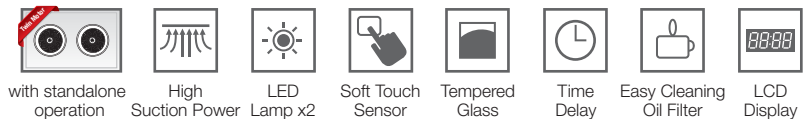

Product Highlight: